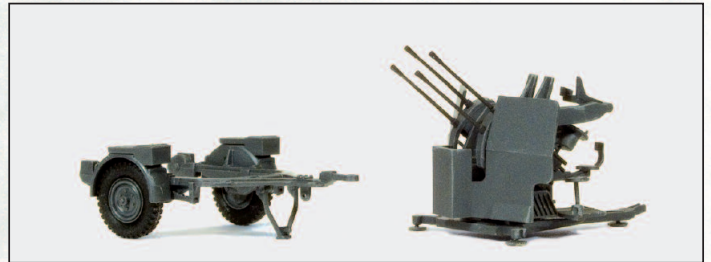

16582 2 cm Flakvierling 38. Mit Sonderanhänger SdAnh 52. Deutsches Reich 1939-45. Bausatz □ 2 cm Flakvierling 38. With trailer SdAnh 52. The German Reich 1939-45. Kit

Belebendes Zubehör H0. Maßstab 1:87. Bausätze aus Kunststoff.
Realistic accessories H0. 1/87 scale. Kits made of plastic.