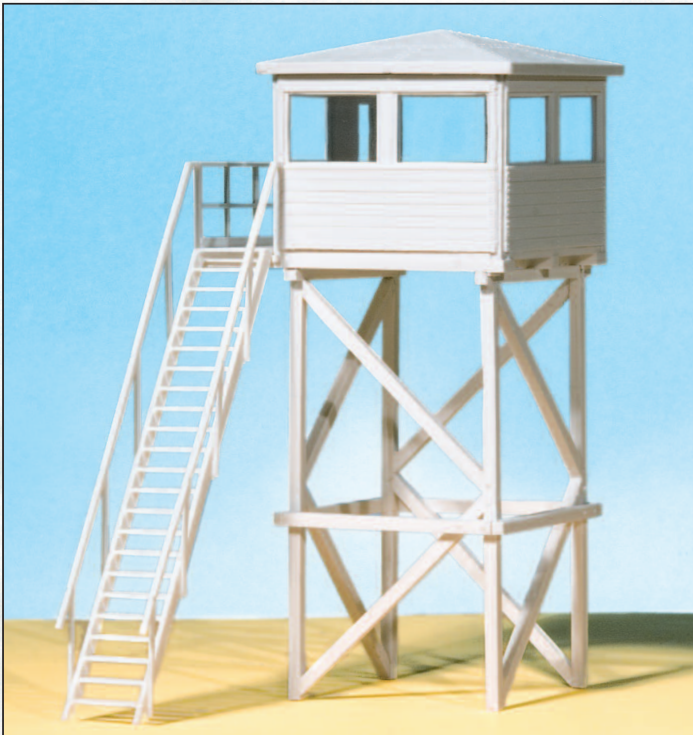

17313 Turm Badeaufsicht. Bausatz □ Lifeguard tower. Kit